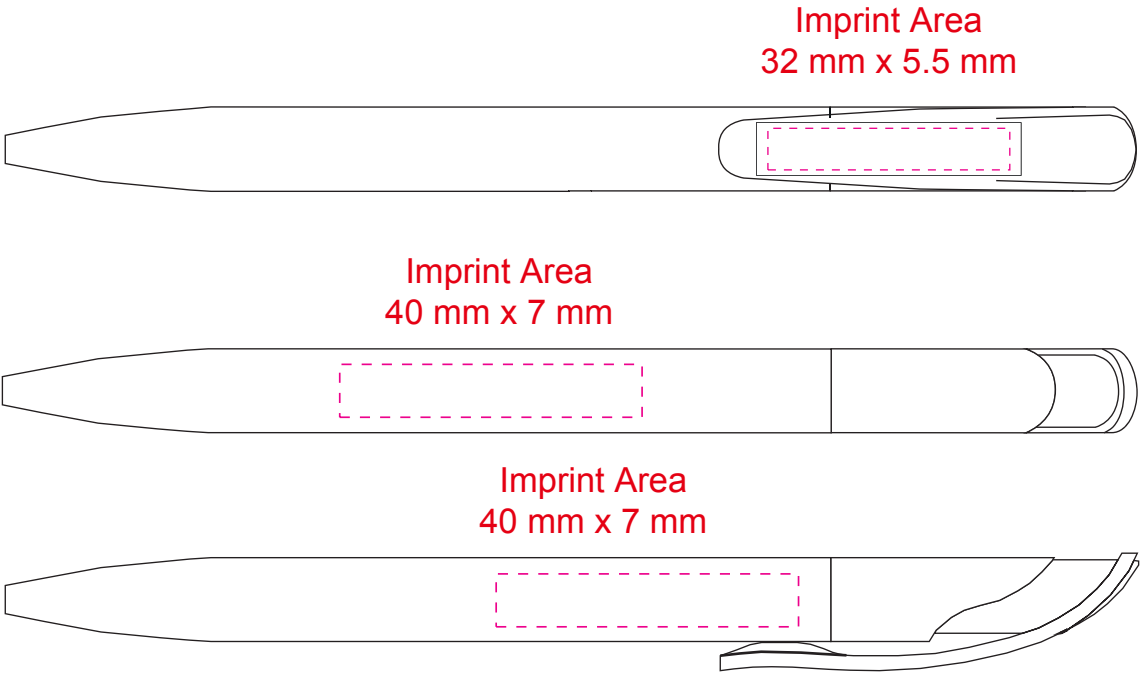

## Challenger Polished

PAD PRINTED

Dotted line shows imprint area and will not print.

VIRTUAL PROOF ONLY. Actual product and imprint may vary in color.

Because of the different colors and textures of substrates that are printed, we DO NOT guarantee exact PMS and/or color matches.